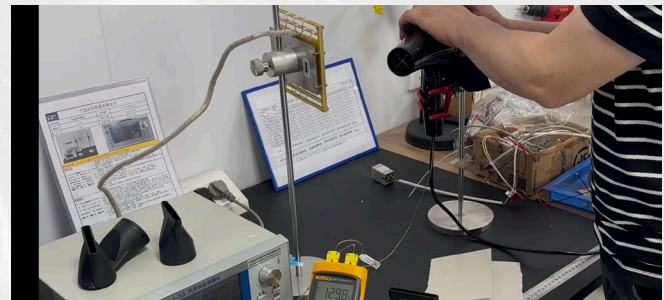

Personal Care Portfolio

All items are carefully engineered, tested and approved according to most updated regulations.